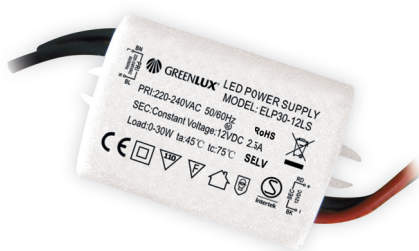

GREENLUX®

GREENLUX®

DRIVER LED3x1

Elektronický DRIVER LED

DKC

DRIVER LED3x1

GXLD001

8592661003527

0,08A

bílá

3

259,- Kč

DRIVER LED30

Elektronický DRIVER LED

DKC

DRIVER LED30