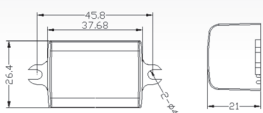

DRIVER LED3x1

Elektronický DRIVER LED

DKC

DRIVER LED3x1

GXLD001

8592661003527

0,08A

bílá

3

259,- Kč