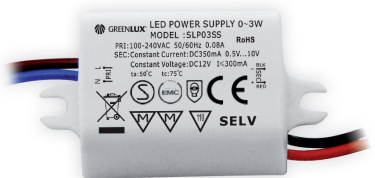

GREENLUX®

GREENLUX®

DRIVER LED3x1

Elektronický DRIVER LED

DKC

DRIVER LED3x1

GXLD001

8592661003527

0,08A

bílá

3

259,- Kč

DRIVER LED30

Elektronický DRIVER LED

DKC

DRIVER LED30

GXLD002

8592661003534

0,25A

bílá

30

499,- Kč